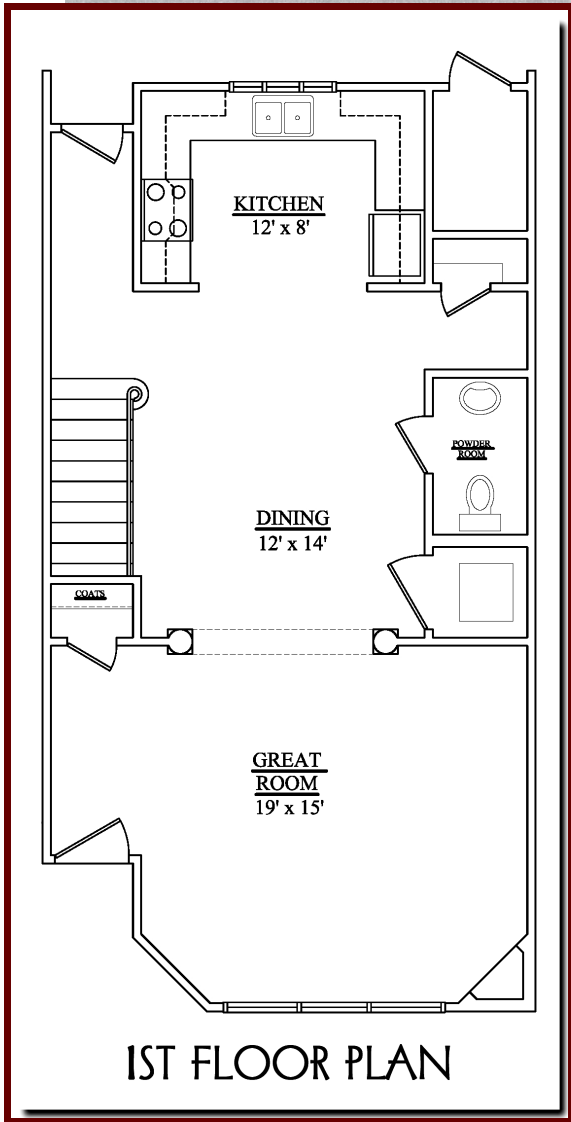

# MOUNTAIN ISLAND VILLAGE

**THE PORT ROYAL**  
1,312 SQUARE FEET  
2 BEDROOMS, 2-1/2 BATHS  
8' CEILINGS