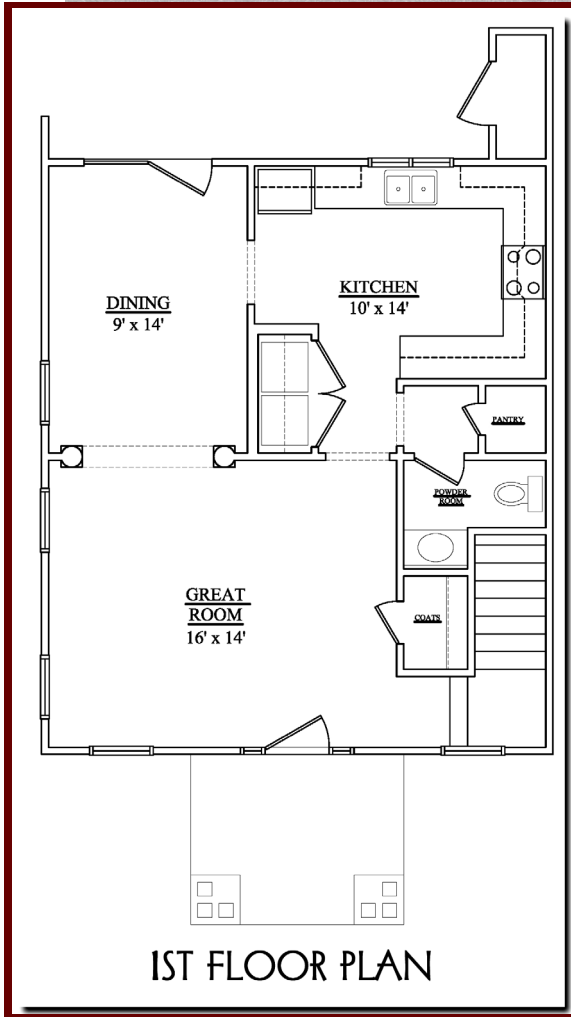

## THE BEAUFORT

1,381 SQUARE FEET  
2 BEDROOMS, 2-1/2 BATHS  
8' CEILINGS

EQUAL HOUSING OPPORTUNITY