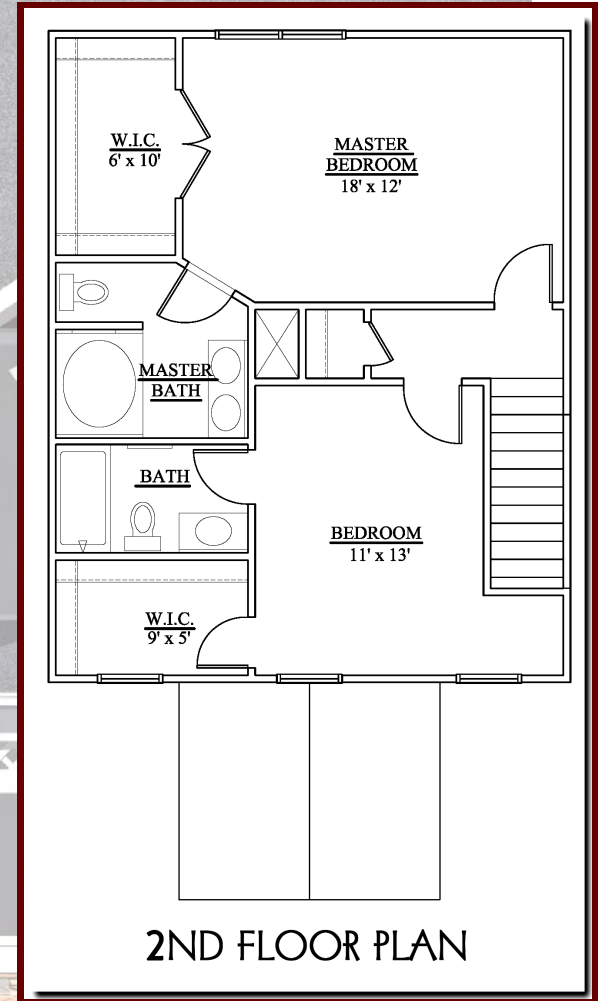

## THE BEAUFORT

1,381 SQUARE FEET  
2 BEDROOMS, 2-1/2 BATHS  
8' CEILINGS

EQUAL HOUSING OPPORTUNITY